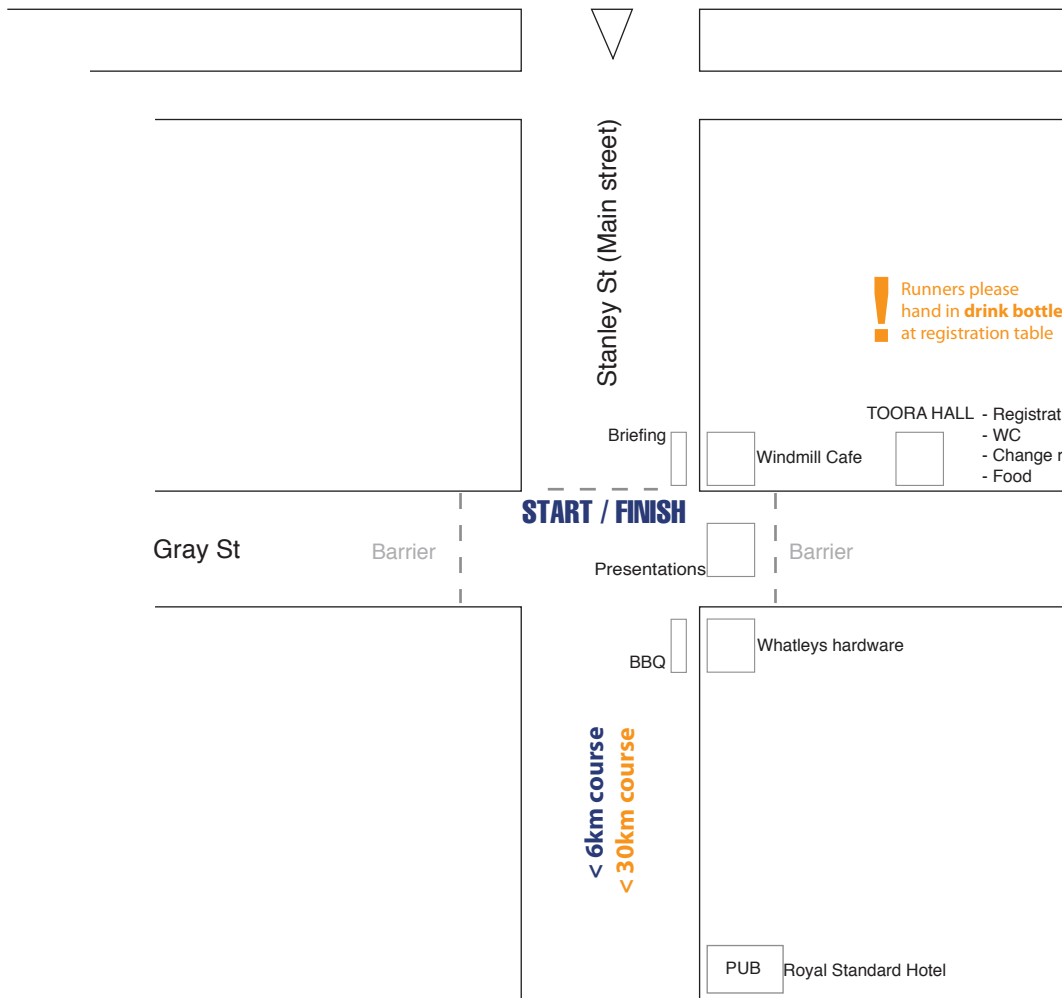

## START / FINISH AND FACILITIES MAP

### Toora township

< Melbourne / Foster

Sth Gippsland Hwy

Welshpool >

Gray St

Barrier

**START / FINISH**

Presentations

BBQ

Whatleys hardware

PUB Royal Standard Hotel

**6km course >**

**30km course >**

Park

KITE FLYING

WC