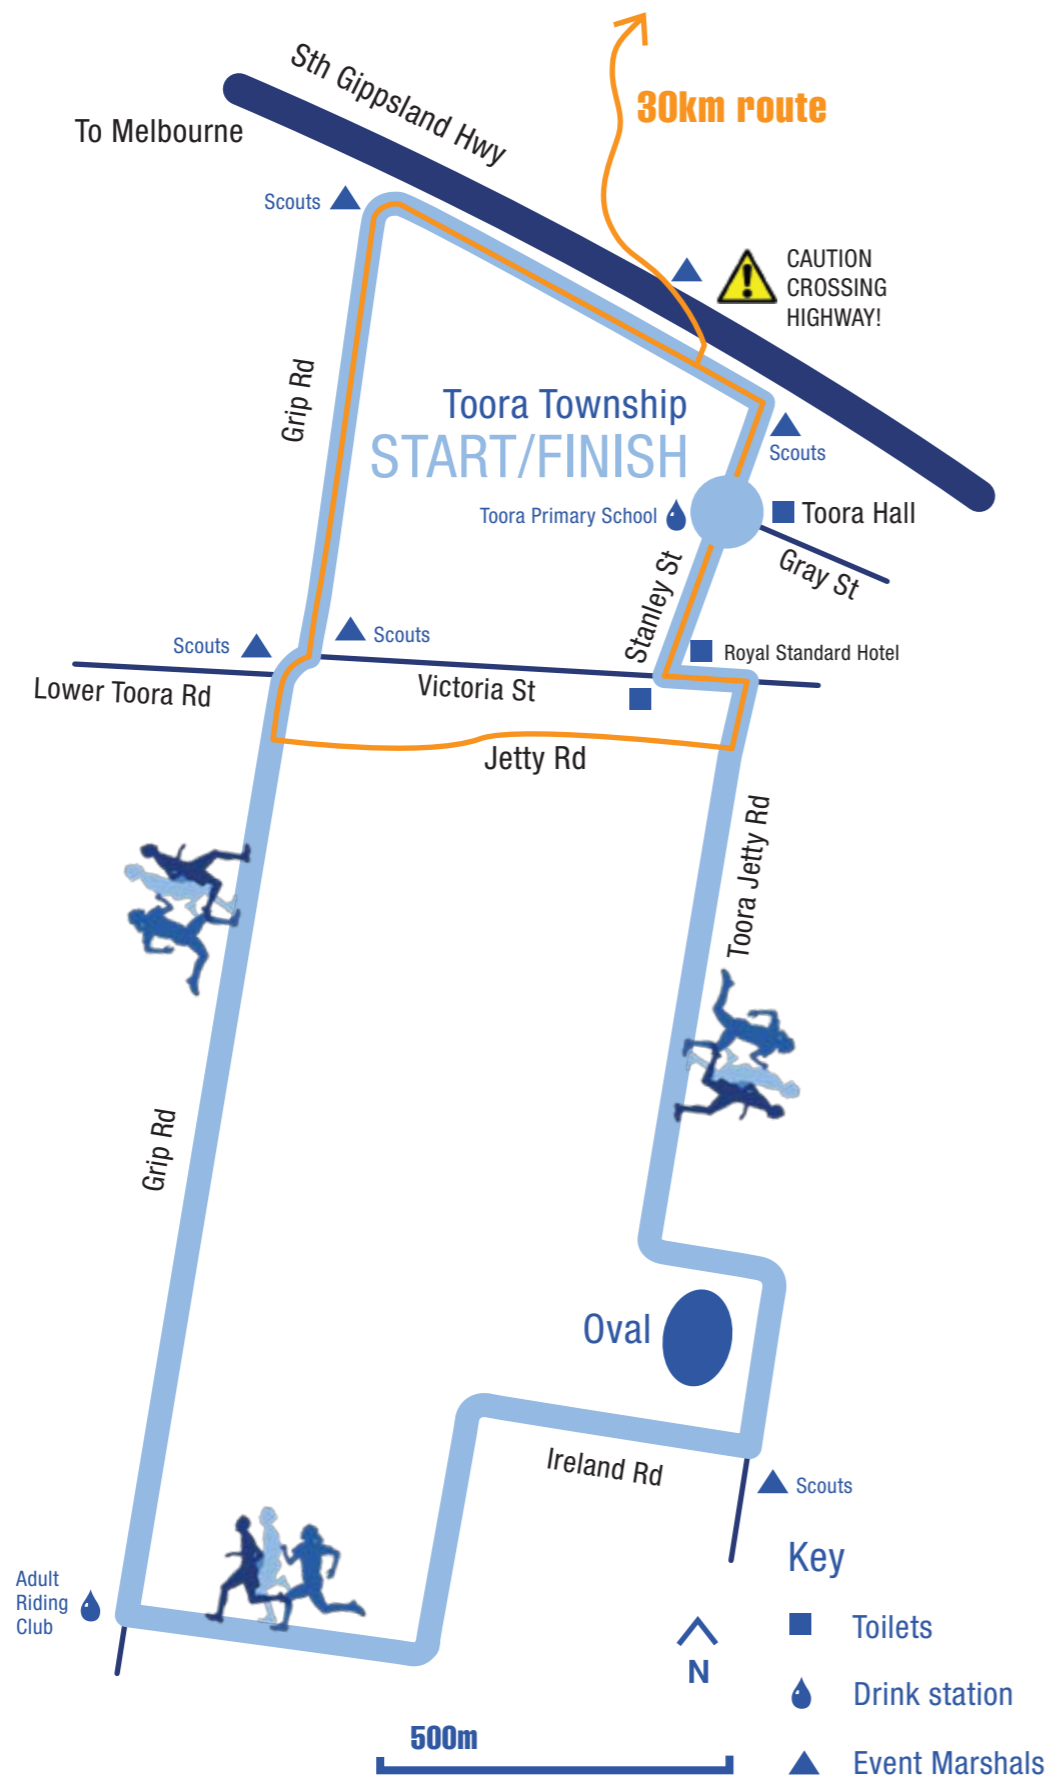

Prom Country Challenge

6km Challenge route

EVENT MANAGEMENT
0428 317 925 or
0418 281 081

map by Loud Mountain 

Prom Country Challenge

30km Challenge route

EVENT MANAGEMENT
0428 317 925 or
0418 281 081

map by Loud Mountain 